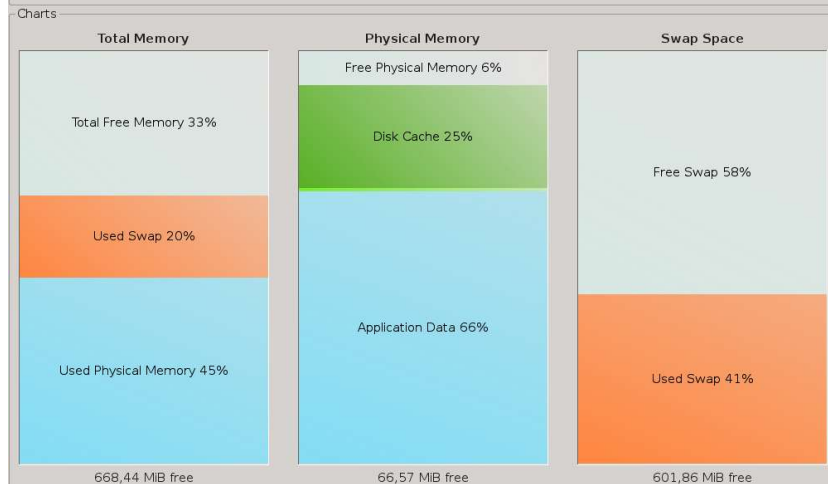

About System (Information About This System)

Kubuntu 14.04
<http://www.kubuntu.org>

Software
KDELibs Version: 4.13.3
Qt Version: 4.8.6
Kernel Version: 4.4.0-141-generic
OS Type: 64-bit

Hardware
Processors: 2 × AMD Athlon(tm) 64 X2 Dual Core Processor 4000+
Memory: 992,0 MIB of RAM

Memory (Memory information)

Memory

Total physical memory:	1.040.224.256 bytes =	992,04 MIB
Free physical memory:	69.808.128 bytes =	66,57 MIB
Shared memory:	30.896.128 bytes =	29,46 MIB
Disk buffers:	13.430.784 bytes =	12,81 MIB
Disk cache:	267.718.656 bytes =	255,32 MIB
Total swap memory:	1.071.640.576 bytes =	1.022,00 MIB
Free swap memory:	631.099.392 bytes =	601,86 MIB

Summary (Hardware Information Summary)

	OS Version	Linux 4.4.0-141-generic
	KDE SC Version	4.13.2
	Hostname	pc1
	Processor	AMD Athlon(tm) 64 X2 Dual Core Processor 4000+
	Processor Number	0
	Processor Max Speed	2100
	Processor	AMD Athlon(tm) 64 X2 Dual Core Processor 4000+
	Processor Number	1
	Processor Max Speed	2100
	Drive Title	WDC WD10EARX-00N0YB0
	Storage Size	931,5 GiB
	Bus	SATA